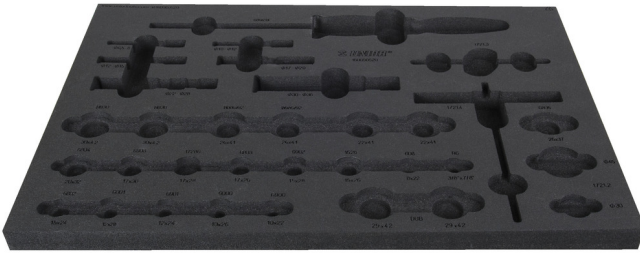

Tool tray for 1600SOS20

vl.1600SOS20

626105

L

564

B

364

H

30

144

* Images of products are symbolic. All dimensions are in mm, and weight is in grams. All listed dimensions may vary in tolerance.