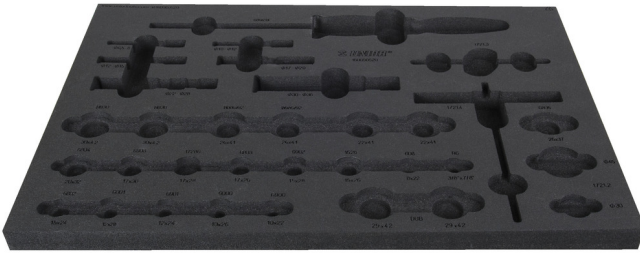

# Tool tray for 1600SOS20

vl.1600SOS20

626105

L

564

B

364

H

30

144

\* Images of products are symbolic. All dimensions are in mm, and weight is in grams. All listed dimensions may vary in tolerance.