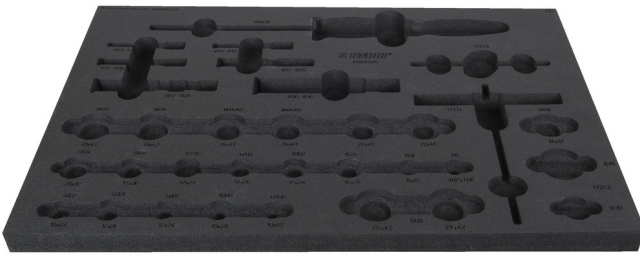

# Tool tray for 1600SOS20

vl.1600SOS20

626105

L

564

B

364

H

30

144

\* Images of products are symbolic. All dimensions are in mm, and weight in grams. All listed dimensions may vary in tolerance.