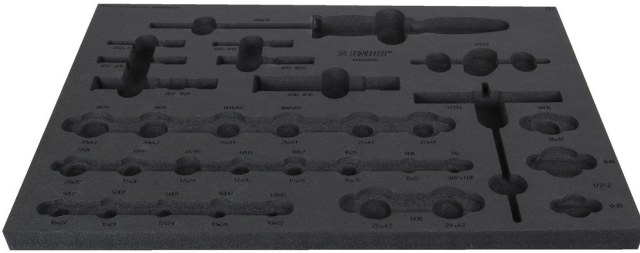

Tool tray for 1600SOS20

vl.1600SOS20

626105

L

564

B

364

H

30

144

* Images of products are symbolic. All dimensions are in mm, and weight in grams. All listed dimensions may vary in tolerance.