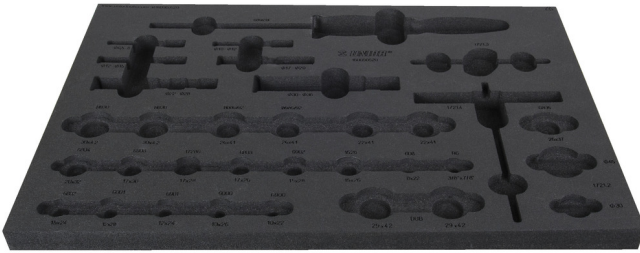

# Tool tray for 1600SOS20

vl.1600SOS20

626105

L

564

B

364

H

30

144

\* Images of products are symbolic. All dimensions are in mm, and weight in grams. All listed dimensions may vary in tolerance.