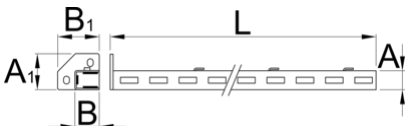

Right support

990SR-BLACK

Profiles

Product features

- material: premium PLUS sheet metal
- coated with eco colour of Qualicoat quality standard

A

B

A1

32

45

80

75

1155

2610

* Images of products are symbolic. All dimensions are in mm, and weight in grams. All listed dimensions may vary in tolerance.