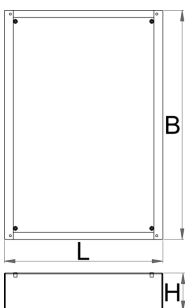

## Features:

- Height Elevation: Raises workbench height by 60mm (total base height 78mm) for improved ergonomics.
  - Efficient Storage: Allows for easy storage of tool carriages beneath your workbench.
  - Durable Construction: High-quality steel build ensures long-lasting durability.
- Upgrade your workshop with the Unior 990NDU BLACK Underbase.

6400

\* Slike proizvoda su simbolične. Sve dimenzije su u mm, masa je u g.