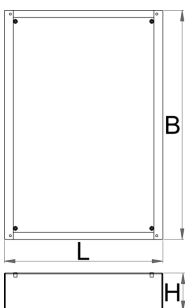

Narrow tool chest underbase

990NDU-BLACK

配置文件

产品属性

- 材料:金属板材

特点：

- Height Elevation: Raises workbench height by 60mm (total base height 78mm) for improved ergonomics.
 - Efficient Storage: Allows for easy storage of tool carriages beneath your workbench.
 - Durable Construction: High-quality steel build ensures long-lasting durability.
- Upgrade your workshop with the Unior 990NDU BLACK Underbase.

627689

60

L

442

B

640

H

78

6400

* Images of products are symbolic. All dimensions are in mm, and weight in grams. All listed dimensions may vary in tolerance.