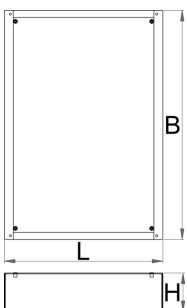

Narrow tool chest underbase

990NDU-BLACK

配置文件

产品属性

- 材料:金属板材

特点：

- Height Elevation: Raises workbench height by 60mm (total base height 78mm) for improved ergonomics.
 - Efficient Storage: Allows for easy storage of tool carriages beneath your workbench.
 - Durable Construction: High-quality steel build ensures long-lasting durability.
- Upgrade your workshop with the Unior 990NDU BLACK Underbase.

6400

* Images of products are symbolic. All dimensions are in mm, and weight is in grams. All listed dimensions may vary in tolerance.