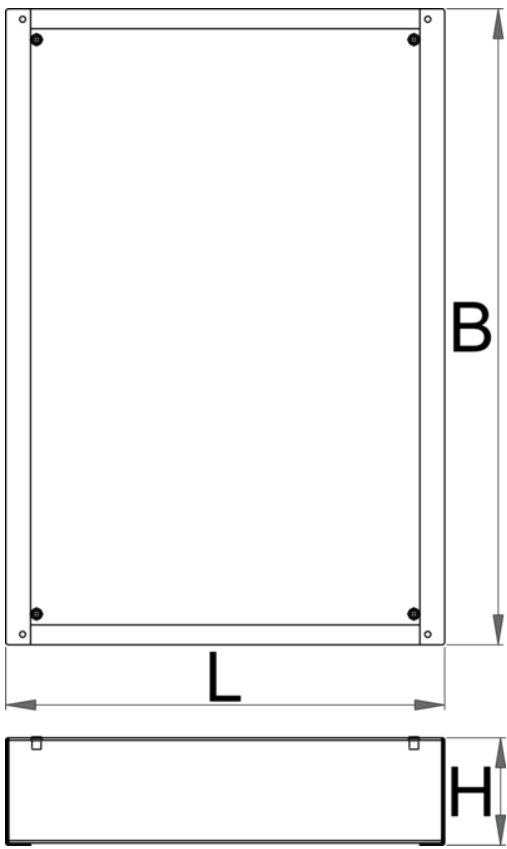

Narrow tool chest underbase

990NDU-BLACK

Profiles

Premium

[_\(/ar/about-us/materials\)](/ar/about-us/materials)

[_\(/ar/support/warranty\)](/ar/support/warranty)

Product features

- material: premium sheet metal