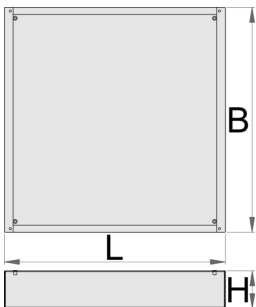

Geniř aletli göğüs altı tabanı

990WDU-BLACK

Profiles

Product features

- malzeme: sac metal

Features:

- Height Elevation: Raises workbench height by 60mm (total base height 78mm) for improved ergonomics.
 - Efficient Storage: Allows for easy storage of tool carriages beneath your workbench.
 - Durable Construction: High-quality steel build ensures long-lasting durability.
- Upgrade your workshop with the Unior 990WDU BLACK Underbase.

630

640

78

7200

* Ürünlerin resimleri semboliktir. Bütün boyutlar mm ve ağırlık gram cinsindedir.