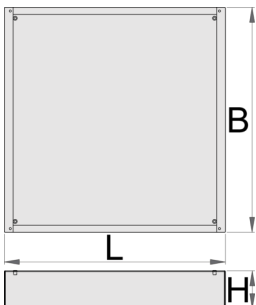

## Features:

- Height Elevation: Raises workbench height by 60mm (total base height 78mm) for improved ergonomics.
  - Efficient Storage: Allows for easy storage of tool carriages beneath your workbench.
  - Durable Construction: High-quality steel build ensures long-lasting durability.
- Upgrade your workshop with the Unior 990WDU BLACK Underbase.

630

640

78

7200

\* Ürünlerin resimleri semboliktir. Bütün boyutlar mm ve ağırlık gram cinsindedir.