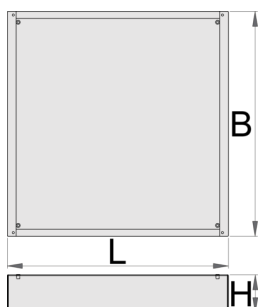

## Profili

## Osobine:

- Height Elevation: Raises workbench height by 60mm (total base height 78mm) for improved ergonomics.
  - Efficient Storage: Allows for easy storage of tool carriages beneath your workbench.
  - Durable Construction: High-quality steel build ensures long-lasting durability.
- Upgrade your workshop with the Unior 990WDU BLACK Underbase.

640

H

78

7200

\* Fotografije proizvoda su simbolične. Sve dimenzije su u mm, a težina u gramima. Sve navedene dimenzije mogu odstupati u granicama tolerancija.