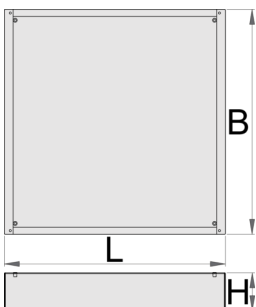

Wide tool chest underbase

990WDU-BLACK

Profile

Caracteristicile produsului

- confectionat din tabla

Features:

- Height Elevation: Raises workbench height by 60mm (total base height 78mm) for improved ergonomics.
- Efficient Storage: Allows for easy storage of tool carriages beneath your workbench.
- Durable Construction: High-quality steel build ensures long-lasting durability.

Upgrade your workshop with the Unior 990WDU BLACK Underbase.

L

B

H

627688

60

L

630

B

640

H

78

7200

* Imaginea produsului este simbolica. Toate dimensiunile sunt exprimate în mm, greutatea în grame.