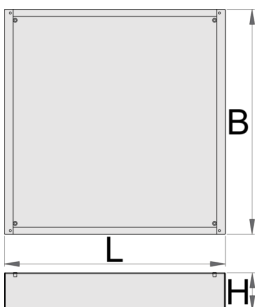

와이드 툴 체스트 언더베이스

990WDU-BLACK

프로파일

제품 특징

- 재질: 고급 판금

특징:

- Height Elevation: Raises workbench height by 60mm (total base height 78mm) for improved ergonomics.
 - Efficient Storage: Allows for easy storage of tool carriages beneath your workbench.
 - Durable Construction: High-quality steel build ensures long-lasting durability.
- Upgrade your workshop with the Unior 990WDU BLACK Underbase.

L

B

H

627688

60

L

630

B

640

H

78

7200

* Images of products are symbolic. All dimensions are in mm, and weight in grams. All listed dimensions may vary in tolerance.