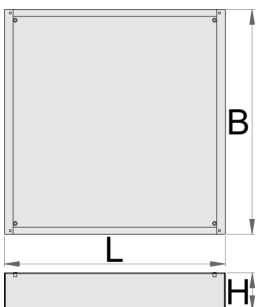

## 특징:

- Height Elevation: Raises workbench height by 60mm (total base height 78mm) for improved ergonomics.
  - Efficient Storage: Allows for easy storage of tool carriages beneath your workbench.
  - Durable Construction: High-quality steel build ensures long-lasting durability.
- Upgrade your workshop with the Unior 990WDU BLACK Underbase.

640

H

78

7200

\* Images of products are symbolic. All dimensions are in mm, and weight is in grams. All listed dimensions may vary in tolerance.