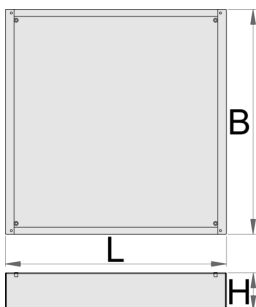

Postolje za široki ormar

990WDU-BLACK

Profili

Atributi proizvoda

- Materijal: Premium lim

Features:

- Height Elevation: Raises workbench height by 60mm (total base height 78mm) for improved ergonomics.
 - Efficient Storage: Allows for easy storage of tool carriages beneath your workbench.
 - Durable Construction: High-quality steel build ensures long-lasting durability.
- Upgrade your workshop with the Unior 990WDU BLACK Underbase.

L

B

H

627688

60

L

630

B

640

H

78

7200

* Slike proizvoda su simbolične. Sve dimenzije su u mm, masa je u g.