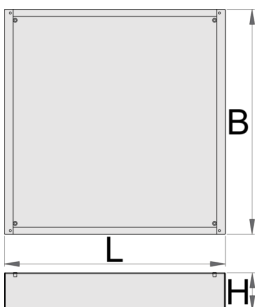

Postolje za široki ormar

990WDU-BLACK

Profili

Atributi proizvoda

- Materijal: Premium lim

Features:

- Height Elevation: Raises workbench height by 60mm (total base height 78mm) for improved ergonomics.
 - Efficient Storage: Allows for easy storage of tool carriages beneath your workbench.
 - Durable Construction: High-quality steel build ensures long-lasting durability.
- Upgrade your workshop with the Unior 990WDU BLACK Underbase.

L

B

H

627688

60

L

630

B

640

H

78

7200

* Slike proizvoda su simbolične. Sve dimenzije su u mm, masa je u g.