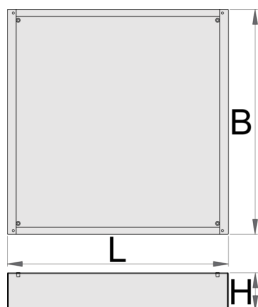

Postolje za široki ormar

990WDU-BLACK

Profili

Atributi proizvoda

- Materijal: Premium lim

Features:

- Height Elevation: Raises workbench height by 60mm (total base height 78mm) for improved ergonomics.
 - Efficient Storage: Allows for easy storage of tool carriages beneath your workbench.
 - Durable Construction: High-quality steel build ensures long-lasting durability.
- Upgrade your workshop with the Unior 990WDU BLACK Underbase.

L

B

H

627688

60

L

630

B

640

H

78

7200

* Slike proizvoda su simbolične. Sve dimenzije su u mm, masa je u g.