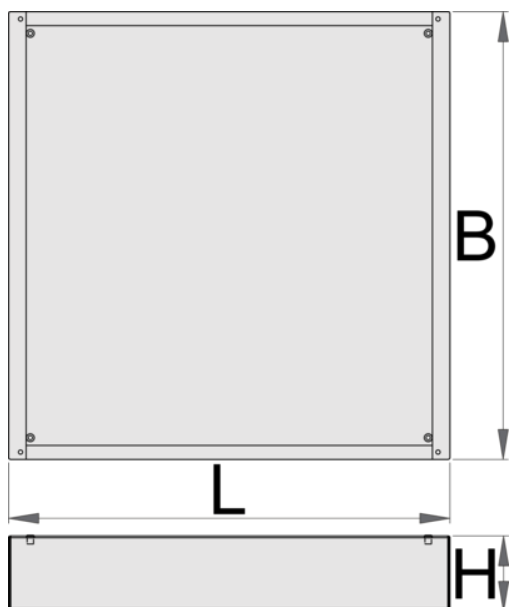

Wide tool chest underbase

990WDU-BLACK

Product features

- material: premium sheet metal

627688

60

L

630

B

640

H

78

7200

Retail packaging

627688

Transport packaging