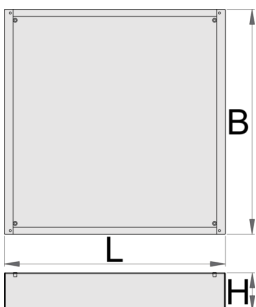

Features:

- Height Elevation: Raises workbench height by 60mm (total base height 78mm) for improved ergonomics.
- Efficient Storage: Allows for easy storage of tool carriages beneath your workbench.
- Durable Construction: High-quality steel build ensures long-lasting durability.

Upgrade your workshop with the Unior 990WDU BLACK Underbase.