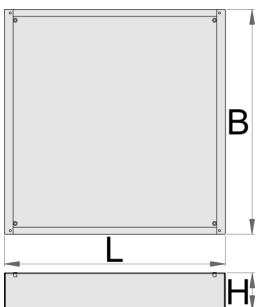

Wide tool chest underbase

990WDU-BLACK

配置文件

产品属性

- 材料:金属板材

特点：

- Height Elevation: Raises workbench height by 60mm (total base height 78mm) for improved ergonomics.
 - Efficient Storage: Allows for easy storage of tool carriages beneath your workbench.
 - Durable Construction: High-quality steel build ensures long-lasting durability.
- Upgrade your workshop with the Unior 990WDU BLACK Underbase.

L

B

H

627688

60

L

630

B

640

H

78

7200

* Images of products are symbolic. All dimensions are in mm, and weight in grams. All listed dimensions may vary in tolerance.