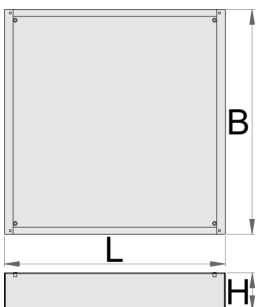

## 特点：

- Height Elevation: Raises workbench height by 60mm (total base height 78mm) for improved ergonomics.
  - Efficient Storage: Allows for easy storage of tool carriages beneath your workbench.
  - Durable Construction: High-quality steel build ensures long-lasting durability.
- Upgrade your workshop with the Unior 990WDU BLACK Underbase.

640

H

78

7200

\* Images of products are symbolic. All dimensions are in mm, and weight is in grams. All listed dimensions may vary in tolerance.