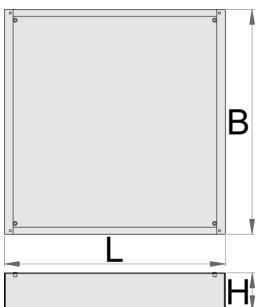

## 特点：

- Height Elevation: Raises workbench height by 60mm (total base height 78mm) for improved ergonomics.
  - Efficient Storage: Allows for easy storage of tool carriages beneath your workbench.
  - Durable Construction: High-quality steel build ensures long-lasting durability.
- Upgrade your workshop with the Unior 990WDU BLACK Underbase.

640

H

78

7200

\* Images of products are symbolic. All dimensions are in mm, and weight in grams. All listed dimensions may vary in tolerance.