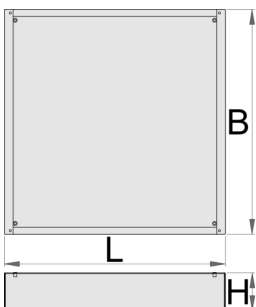

Osnova šireg ormara za alat

990WDU-BLACK

Profili

Atributi proizvoda

- materijal: Premium lim

Features:

- Height Elevation: Raises workbench height by 60mm (total base height 78mm) for improved ergonomics.
- Efficient Storage: Allows for easy storage of tool carriages beneath your workbench.
- Durable Construction: High-quality steel build ensures long-lasting durability.

Upgrade your workshop with the Unior 990WDU BLACK Underbase.

L

B

H

627688

60

L

630

B

640

H

78

7200

* Slike proizvoda su simbolične. Sve dimenzije su u mm, masa je u g.