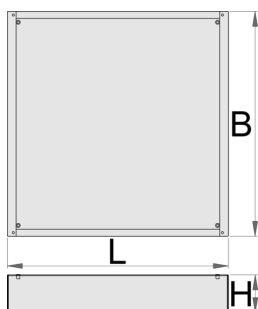

Osnova šireg ormana za alat

990WDU-BLACK

Profili

Atributi proizvoda

- materijal: Premium lim

Features:

- Height Elevation: Raises workbench height by 60mm (total base height 78mm) for improved ergonomics.
 - Efficient Storage: Allows for easy storage of tool carriages beneath your workbench.
 - Durable Construction: High-quality steel build ensures long-lasting durability.
- Upgrade your workshop with the Unior 990WDU BLACK Underbase.

L

B

H

627688

60

L

630

B

640

H

78

7200

* Slike proizvoda su simbolične. Sve dimenzije su u mm, masa je u g.