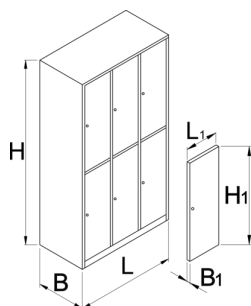

储物柜，6隔间

950/6-BLACK

配置文件

产品属性

- The wardrobes are powder painted to resist rusting. For additional protection the sheet steel is ecologically lacquered with cadmium and lead free colour. The wardrobe doors in bright colours fill each room with youthful atmosphere.
- 衣橱主体由0.8mm厚优质金属板材制成。
- 衣橱门由1mm厚金属板材制成，并针对横向扭转和弯曲进行了加固。衣橱门有6种颜色可选（RAL 1021、RAL 3020、RAL 5010、RAL 6029、RAL 2004和RAL 7035）。

	L	B	H	L1	B1	H1	
628588	1000	500	1880	300	20	875	75000

* Images of products are symbolic. All dimensions are in mm, and weight in grams. All listed dimensions may vary in tolerance.

Accessories

950/9、6、3、2、1 波纹塑料插入件