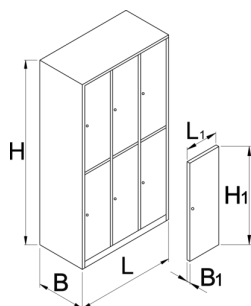

# 储物柜，6隔间

950/6-BLACK

配置文件

---

产品属性

- The wardrobes are powder painted to resist rusting. For additional protection the sheet steel is ecologically lacquered with cadmium and lead free colour. The wardrobe doors in bright colours fill each room with youthful atmosphere.
- 衣橱主体由0.8mm厚优质金属板材制成。
- 衣橱门由1mm厚金属板材制成，并针对横向扭转和弯曲进行了加固。衣橱门有6种颜色可选（RAL 1021、RAL 3020、RAL 5010、RAL 6029、RAL 2004和RAL 7035）。

628588	L	B	H	L1	B1	H1	75000
628588	1000	500	1880	300	20	875	75000

\* Images of products are symbolic. All dimensions are in mm, and weight in grams. All listed dimensions may vary in tolerance.