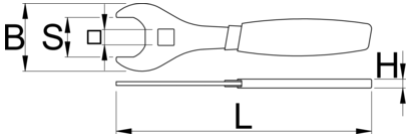

Flat wrench for suspension service

1706/2DP-US

Product features

- Wrench is used to remove and install IFP reservoir on RockShox Super Deluxe shocks and RockShox Vivid Air shocks. It features double dipped handle for comfort, with the right leverage to prevent overtightening of the reservoir. Crowfoot allows the use of 1/2" torque wrench for more precise work. Made from laser cut tool steel and heat-treated for strength and lasting performance.

629073

107

* Ürünlerin resimleri semboliktir. Bütün boyutlar mm ve ağırlık gram cinsindedir.

Usage (pictures)