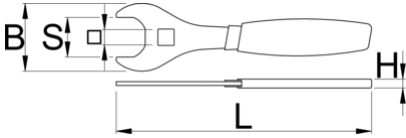

# Flat wrench for suspension service

1706/2DP-US

## Product features

- Wrench is used to remove and install IFP reservoir on RockShox Super Deluxe shocks and RockShox Vivid Air shocks. It features double dipped handle for comfort, with the right leverage to prevent overtightening of the reservoir. Crowfoot allows the use of 1/2" torque wrench for more precise work. Made from laser cut tool steel and heat-treated for strength and lasting performance.

629073

107

\* Ürünlerin resimleri semboliktir. Bütün boyutlar mm ve ağırlık gram cinsindedir.

Usage (pictures)