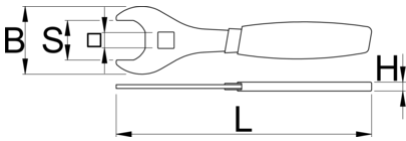

Flat wrench for suspension service

1706/2DP-US

Profiles

Product features

- Wrench is used to remove and install IFP reservoir on RockShox Super Deluxe shocks and RockShox Vivid Air shocks. It features double dipped handle for comfort, with the right leverage to prevent overtightening of the reservoir. Crowfoot allows the use of 1/2" torque wrench for more precise work. Made from laser cut tool steel and heat-treated for strength and lasting performance.

629073

107

* Ürünlerin resimleri semboliktir. Bütün boyutlar mm ve ağırlık gram cinsindedir.

Usage (pictures)