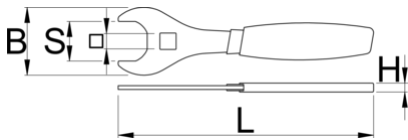

# Flat wrench for suspension service

1706/2DP-US

## Caracteristicile produsului

- Wrench is used to remove and install IFP reservoir on RockShox Super Deluxe shocks and RockShox Vivid Air shocks. It features double dipped handle for comfort, with the right leverage to prevent overtightening of the reservoir. Crowfoot allows the use of 1/2" torque wrench for more precise work. Made from laser cut tool steel and heat-treated for strength and lasting performance.

629073

107

\* Imaginea produsului este simbolica. Toate dimensiunile sunt exprimate în mm, greutatea în grame.

0 (pictures)