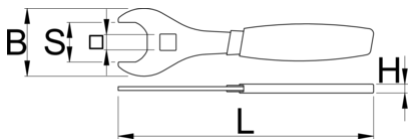

Flat wrench for suspension service

1706/2DP-US

Profielen

Product attributen

- Wrench is used to remove and install IFP reservoir on RockShox Super Deluxe shocks and RockShox Vivid Air shocks. It features double dipped handle for comfort, with the right leverage to prevent overtightening of the reservoir. Crowfoot allows the use of 1/2" torque wrench for more precise work. Made from laser cut tool steel and heat-treated for strength and lasting performance.

629073

107

* Afbeeldingen van producten zijn symbolisch. Alle afmetingen zijn in mm en gewicht in gram. Alle vermelde afmetingen kunnen variëren in tolerantie.

Gebruik (Afbeeldingen)