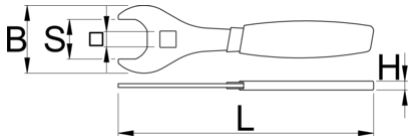

# Flat wrench for suspension service

1706/2DP-US

## Product attributen

- Wrench is used to remove and install IFP reservoir on RockShox Super Deluxe shocks and RockShox Vivid Air shocks. It features double dipped handle for comfort, with the right leverage to prevent overtightening of the reservoir. Crowfoot allows the use of 1/2" torque wrench for more precise work. Made from laser cut tool steel and heat-treated for strength and lasting performance.

629073

107

\* Afbeeldingen van producten zijn symbolisch. Alle afmetingen zijn in mm en gewicht in gram. Alle vermelde afmetingen kunnen variëren in tolerantie.

Gebruik (Afbeeldingen)