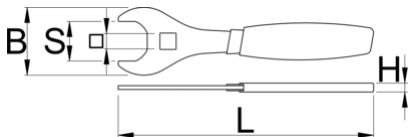

Flat wrench for suspension service

1706/2DP-US

Product attributen

- Wrench is used to remove and install IFP reservoir on RockShox Super Deluxe shocks and RockShox Vivid Air shocks. It features double dipped handle for comfort, with the right leverage to prevent overtightening of the reservoir. Crowfoot allows the use of 1/2" torque wrench for more precise work. Made from laser cut tool steel and heat-treated for strength and lasting performance.

629073

107

* Afbeeldingen van producten zijn symbolisch. Alle afmetingen zijn in mm en gewicht in gram. Alle vermelde afmetingen kunnen variëren in tolerantie.

Gebruik (Afbeeldingen)