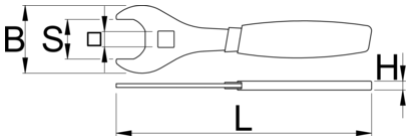

Flat wrench for suspension service

1706/2DP-US

Atributi proizvoda

- Wrench is used to remove and install IFP reservoir on RockShox Super Deluxe shocks and RockShox Vivid Air shocks. It features double dipped handle for comfort, with the right leverage to prevent overtightening of the reservoir. Crowfoot allows the use of 1/2" torque wrench for more precise work. Made from laser cut tool steel and heat-treated for strength and lasting performance.

629073

107

* Slike proizvoda su simbolične. Sve dimenzije su u mm, masa je u g.

upotreba (pictures)