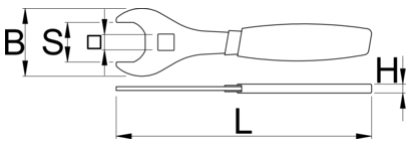

Flat wrench for suspension service

1706/2DP-US

Profili

Atributi proizvoda

- Wrench is used to remove and install IFP reservoir on RockShox Super Deluxe shocks and RockShox Vivid Air shocks. It features double dipped handle for comfort, with the right leverage to prevent overtightening of the reservoir. Crowfoot allows the use of 1/2" torque wrench for more precise work. Made from laser cut tool steel and heat-treated for strength and lasting performance.

629073

107

* Slike proizvoda su simbolične. Sve dimenzije su u mm, masa je u g.

upotreba (pictures)