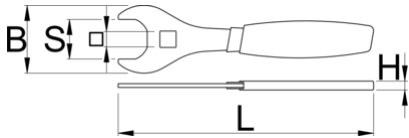

# Flat wrench for suspension service

1706/2DP-US

## Atributi proizvoda

- Wrench is used to remove and install IFP reservoir on RockShox Super Deluxe shocks and RockShox Vivid Air shocks. It features double dipped handle for comfort, with the right leverage to prevent overtightening of the reservoir. Crowfoot allows the use of 1/2" torque wrench for more precise work. Made from laser cut tool steel and heat-treated for strength and lasting performance.

629073

107

\* Slike proizvoda su simbolične. Sve dimenzije su u mm, masa je u g.

upotreba (pictures)