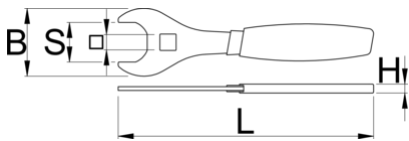

Flat wrench for suspension service

1706/2DP-US

Profiles

Product features

- Wrench is used to remove and install IFP reservoir on RockShox Super Deluxe shocks and RockShox Vivid Air shocks. It features double dipped handle for comfort, with the right leverage to prevent overtightening of the reservoir. Crowfoot allows the use of 1/2" torque wrench for more precise work. Made from laser cut tool steel and heat-treated for strength and lasting performance.

629073

107

* Images of products are symbolic. All dimensions are in mm, and weight in grams. All listed dimensions may vary in tolerance.

Usage (pictures)