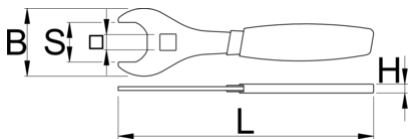

Flat wrench for suspension service

1706/2DP-US

Profiles

Product features

- Wrench is used to remove and install IFP reservoir on RockShox Super Deluxe shocks and RockShox Vivid Air shocks. It features double dipped handle for comfort, with the right leverage to prevent overtightening of the reservoir. Crowfoot allows the use of 1/2" torque wrench for more precise work. Made from laser cut tool steel and heat-treated for strength and lasting performance.

629073

107

* Images of products are symbolic. All dimensions are in mm, and weight is in grams. All listed dimensions may vary in tolerance.

Usage (pictures)