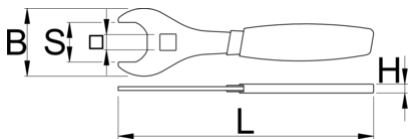

## 产品属性

- Wrench is used to remove and install IFP reservoir on RockShox Super Deluxe shocks and RockShox Vivid Air shocks. It features double dipped handle for comfort, with the right leverage to prevent overtightening of the reservoir. Crowfoot allows the use of 1/2" torque wrench for more precise work. Made from laser cut tool steel and heat-treated for strength and lasting performance.

629073

107

\* Images of products are symbolic. All dimensions are in mm, and weight is in grams. All listed dimensions may vary in tolerance.