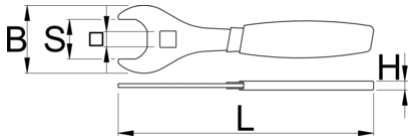

# Flat wrench for suspension service

1706/2DP-US

## 产品属性

- Wrench is used to remove and install IFP reservoir on RockShox Super Deluxe shocks and RockShox Vivid Air shocks. It features double dipped handle for comfort, with the right leverage to prevent overtightening of the reservoir. Crowfoot allows the use of 1/2" torque wrench for more precise work. Made from laser cut tool steel and heat-treated for strength and lasting performance.

629073

107

\* Images of products are symbolic. All dimensions are in mm, and weight in grams. All listed dimensions may vary in tolerance.

用途 (pictures)