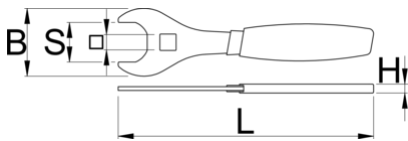

Flat wrench for suspension service

1706/2DP-US

配置文件

产品属性

- Wrench is used to remove and install IFP reservoir on RockShox Super Deluxe shocks and RockShox Vivid Air shocks. It features double dipped handle for comfort, with the right leverage to prevent overtightening of the reservoir. Crowfoot allows the use of 1/2" torque wrench for more precise work. Made from laser cut tool steel and heat-treated for strength and lasting performance.

629073

107

* Images of products are symbolic. All dimensions are in mm, and weight in grams. All listed dimensions may vary in tolerance.

用途 (pictures)