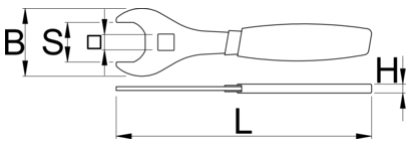

Flat wrench for suspension service

1706/2DP-US

Profili

Atributi proizvoda

- Wrench is used to remove and install IFP reservoir on RockShox Super Deluxe shocks and RockShox Vivid Air shocks. It features double dipped handle for comfort, with the right leverage to prevent overtightening of the reservoir. Crowfoot allows the use of 1/2" torque wrench for more precise work. Made from laser cut tool steel and heat-treated for strength and lasting performance.

629073

107

* Slike proizvoda su simbolične. Sve dimenzije su u mm, masa je u g.

Upotreba (pictures)