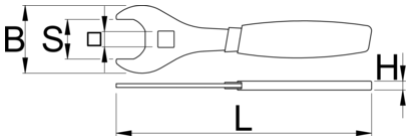

Flat wrench for suspension service

1706/2DP-US

Atributi proizvoda

- Wrench is used to remove and install IFP reservoir on RockShox Super Deluxe shocks and RockShox Vivid Air shocks. It features double dipped handle for comfort, with the right leverage to prevent overtightening of the reservoir. Crowfoot allows the use of 1/2" torque wrench for more precise work. Made from laser cut tool steel and heat-treated for strength and lasting performance.

629073

107

* Slike proizvoda su simbolične. Sve dimenzije su u mm, masa je u g.

Upotreba (pictures)