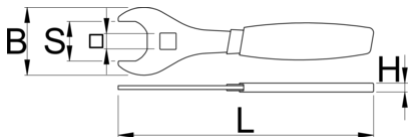

Flat wrench for suspension service

1706/2DP-US

Product features

- Wrench is used to remove and install IFP reservoir on RockShox Super Deluxe shocks and RockShox Vivid Air shocks. It features double dipped handle for comfort, with the right leverage to prevent overtightening of the reservoir. Crowfoot allows the use of 1/2" torque wrench for more precise work. Made from laser cut tool steel and heat-treated for strength and lasting performance.

629073

107

* Images of products are symbolic. All dimensions are in mm, and weight in grams. All listed dimensions may vary in tolerance.

Usage (pictures)