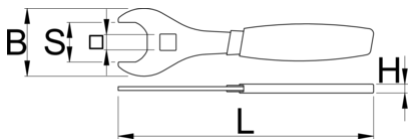

Flat wrench for suspension service

1706/2DP-US

Profiles

Product features

- Wrench is used to remove and install IFP reservoir on RockShox Super Deluxe shocks and RockShox Vivid Air shocks. It features double dipped handle for comfort, with the right leverage to prevent overtightening of the reservoir. Crowfoot allows the use of 1/2" torque wrench for more precise work. Made from laser cut tool steel and heat-treated for strength and lasting performance.

629073

107

* Images of products are symbolic. All dimensions are in mm, and weight in grams. All listed dimensions may vary in tolerance.

Usage (pictures)