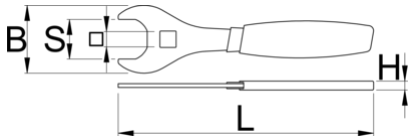

Flat wrench for suspension service

1706/2DP-US

Product features

- Wrench is used to remove and install IFP reservoir on RockShox Super Deluxe shocks and RockShox Vivid Air shocks. It features double dipped handle for comfort, with the right leverage to prevent overtightening of the reservoir. Crowfoot allows the use of 1/2" torque wrench for more precise work. Made from laser cut tool steel and heat-treated for strength and lasting performance.

629073

107

* Images of products are symbolic. All dimensions are in mm, and weight in grams. All listed dimensions may vary in tolerance.

Usage (pictures)