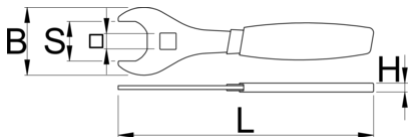

Flat wrench for suspension service

1706/2DP-US

Product features

- Wrench is used to remove and install IFP reservoir on RockShox Super Deluxe shocks and RockShox Vivid Air shocks. It features double dipped handle for comfort, with the right leverage to prevent overtightening of the reservoir. Crowfoot allows the use of 1/2" torque wrench for more precise work. Made from laser cut tool steel and heat-treated for strength and lasting performance.

629073

107

* Imazhet e produkteve janë simbolike. Të gjitha dimensionet janë në mm, pesha në gram. Të gjitha dimensionet e listuara mund të ndryshojnë në tolerancë.

Usage (pictures)