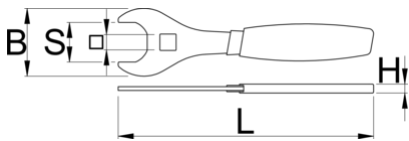

Flat wrench for suspension service

1706/2DP-US

Profiles

Product features

- Wrench is used to remove and install IFP reservoir on RockShox Super Deluxe shocks and RockShox Vivid Air shocks. It features double dipped handle for comfort, with the right leverage to prevent overtightening of the reservoir. Crowfoot allows the use of 1/2" torque wrench for more precise work. Made from laser cut tool steel and heat-treated for strength and lasting performance.

629073

107

* Imazhet e produkteve janë simbolike. Të gjitha dimensionet janë në mm, pesha në gram. Të gjitha dimensionet e listuara mund të ndryshojnë në tolerancë.

Usage (pictures)