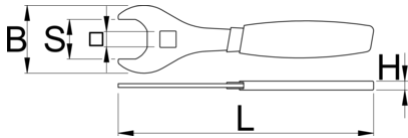

# Flat wrench for suspension service

1706/2DP-US

## Product features

- Wrench is used to remove and install IFP reservoir on RockShox Super Deluxe shocks and RockShox Vivid Air shocks. It features double dipped handle for comfort, with the right leverage to prevent overtightening of the reservoir. Crowfoot allows the use of 1/2" torque wrench for more precise work. Made from laser cut tool steel and heat-treated for strength and lasting performance.

629073

107

\* Imazhet e produkteve janë simbolike. Të gjitha dimensionet janë në mm, pesha në gram. Të gjitha dimensionet e listuara mund të ndryshojnë në tolerancë.

Usage (pictures)