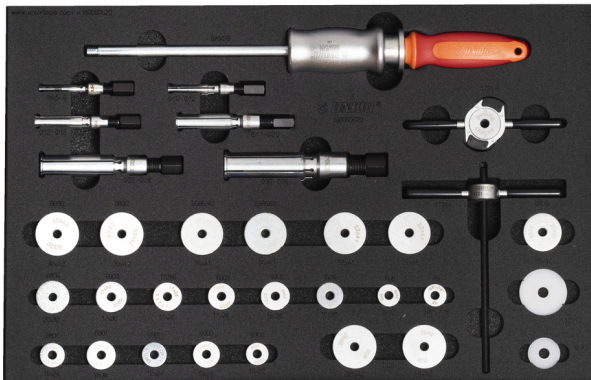

# Bearing service tool tray

1600SOS20-US

## Product features

- Installation kit includes spindle with two threaded handles, adaptors for following standard bearings: 608, 1526, 6000, 6001, 6802, 6803, 6804, 6805, 6900, 6901, 6902, 6903, R6, 28x17 (Hope), BB30, all Press-fit standards and two different sized plastic coated adaptors, to protect carbon surfaces during bearing installation.
- One of the threaded handles includes a quick release system for quick and easy use.
- Removal kit includes heavy duty slide hammer with adaptors that support bearing removal with inner bearing dimensions 6.5-8, 10-12, 12-15, 17-20, 22-28, 30-36mm.
- All parts come arranged in a cut-out foam trays, that fits our Europlus, Eurovision, Eurostyle and Hercules trolleys