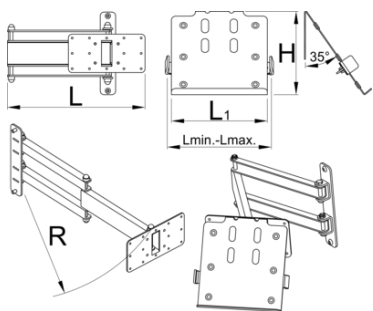

# Tablet holder with foldable arm for 1693EL

1693EL.4

## Atributi proizvoda

Foldable tablet holder mounts to the Unior's electric repair stand column and provides optimal placement for tablet. The setup will make work more comfortable and productive as the tablet will be right where you need it and you'll not have to turn around to the workbench to access it. Holder features protective rubber on the surface to prevent tablet from scratching and adjustable arm to accommodate tablets with width from 210 mm to 340 mm. Holder mounts under 67 degrees angle for easier swiping and better view and can be rotated 90 degrees left or right. Foldable arm is 500 mm long and allows to pull the holder over the bike if needed or move it out of work area when not in use.

Barcode	L	L1	L↓	L↑	B	R	Icon
629027	360.5	200	210	340	213	520	4130

\* Slike proizvoda su simbolične. Sve dimenzije su u mm, masa je u g.