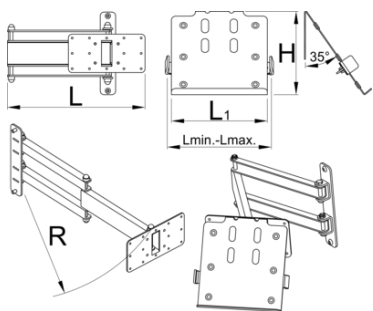

# Tablet holder with foldable arm for 1693EL

1693EL.4

## Atributi proizvoda

Foldable tablet holder mounts to the Unior's electric repair stand column and provides optimal placement for tablet. The setup will make work more comfortable and productive as the tablet will be right where you need it and you'll not have to turn around to the workbench to access it. Holder features protective rubber on the surface to prevent tablet from scratching and adjustable arm to accommodate tablets with width from 210 mm to 340 mm. Holder mounts under 67 degrees angle for easier swiping and better view and can be rotated 90 degrees left or right. Foldable arm is 500 mm long and allows to pull the holder over the bike if needed or move it out of work area when not in use.

	L	L1	L↓	L↑	B	R	
629027	360.5	200	210	340	213	520	4130

\* Slike proizvoda su simbolične. Sve dimenzije su u mm, masa je u g.