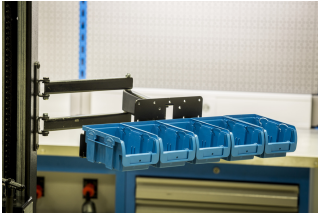

Usage (pictures)

Accessories

Plastik kutu, 3 adet set