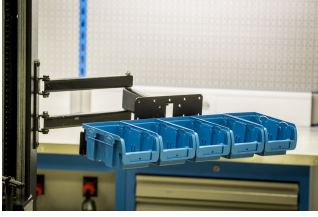

Usage (pictures)

Accessories

Plastik kutu, 3 adet set