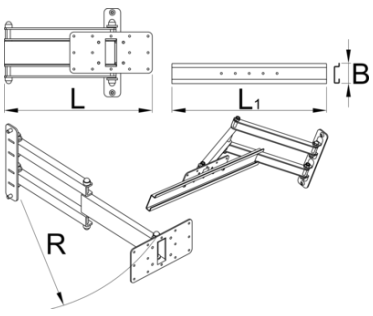

L

L1

B

R

629026

360.5

500

65

520

3910

* Ürünlerin resimleri semboliktir. Bütün boyutlar mm ve ağırlık gram cinsindedir.