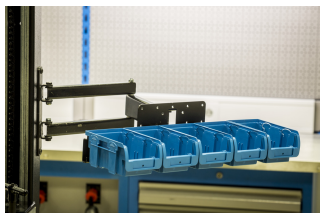

Használat (pictures)

Accessories

Műanyag doboz, 3 darab