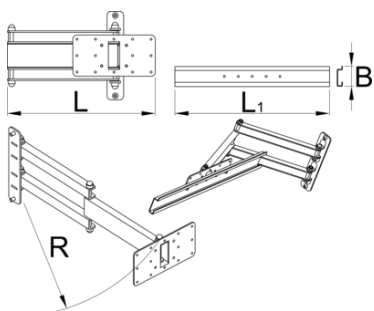

## Termékjellemzők

Foldable small parts organizer mounts to the Unior's electric repair stand column and provides optimal placement for it. The setup will make work more comfortable and productive as the smaller parts will be right where you need it and you'll not have to turn around to the workbench to access it. Parts organizer can be rotated 90° left or right, foldable arm is 500 mm long and allows to pull the organizer over the bike if needed or fold it out of work area when not in use. Organizer is compatible with all sizes of plastic boxes in our range.

- A rendező nem tartalmazza a műanyag dobozokat, amelyek külön vásárolhatók meg.

L

L1

B

R

629026

360.5

500