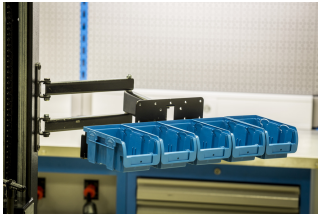

Χρήση (εικόνες)

Παρελκόμενα

Πλαστική θήκη, σετ 3 τεμ.