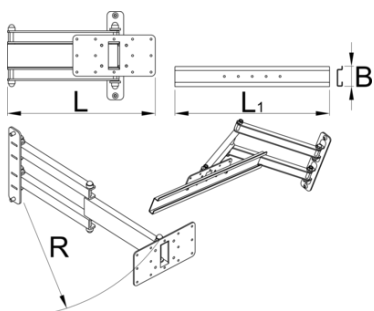

Small parts organizer with foldable arm for 1693EL

1693EL.3

Profili

Atributi proizvodna

Foldable small parts organizer mounts to the Unior's electric repair stand column and provides optimal placement for it. The setup will make work more comfortable and productive as the smaller parts will be right where you need it and you'll not have to turn around to the workbench to access it. Parts organizer can be rotated 90° left or right, foldable arm is 500 mm long and allows to pull the organizer over the bike if needed or fold it out of work area when not in use. Organizer is compatible with all sizes of plastic boxes in our range.

- Plastic boxes are not included with organizer and are sold separately.

L

L1

B

R

629026

360.5

500

65

520

3910

* Slike proizvoda su simbolične. Sve dimenzije su u mm, masa je u g.

Upotreba (pictures)

Accessories

Plastična kutija, 3 kom. u setu