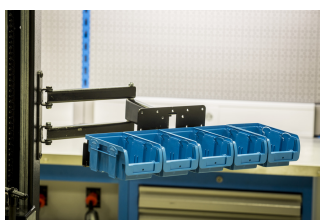

Upotreba (pictures)

Accessories

Plastična kutija, 3 kom. u setu