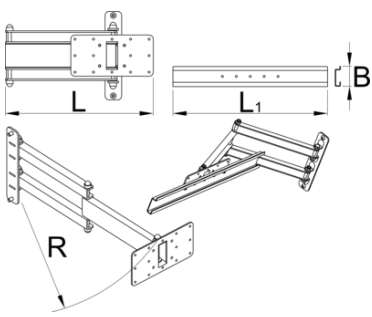

## Product features

Foldable small parts organizer mounts to the Unior's electric repair stand column and provides optimal placement for it. The setup will make work more comfortable and productive as the smaller parts will be right where you need it and you'll not have to turn around to the workbench to access it. Parts organizer can be rotated 90° left or right, foldable arm is 500 mm long and allows to pull the organizer over the bike if needed or fold it out of work area when not in use. Organizer is compatible with all sizes of plastic boxes in our range.

- Kutitë plastike porositen veçmas.

	L	L1	B	R	
629026	360.5	500	65	520	3910

\* Imazhet e produkteve janë simbolike. Të gjitha dimensionet janë në mm, pesha në gram. Të gjitha dimensionet e listuara mund të ndryshojnë në tolerancë.