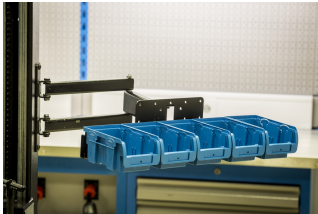

Usage (pictures)

Accessories

Kuti plastike, set 3 copë