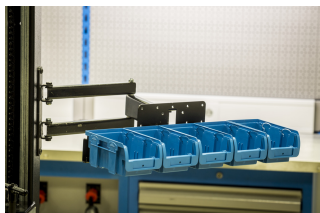

Usage (pictures)

Accessories

Kuti plastike, set 3 copë