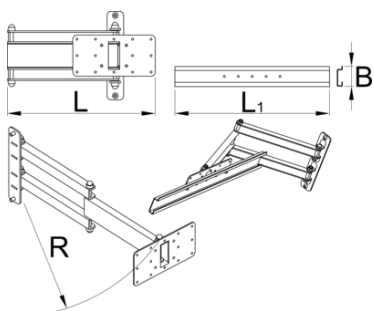

Small parts organizer with foldable arm for 1693EL

1693EL.3

Profiles

Product features

Foldable small parts organizer mounts to the Unior's electric repair stand column and provides optimal placement for it. The setup will make work more comfortable and productive as the smaller parts will be right where you need it and you'll not have to turn around to the workbench to access it. Parts organizer can be rotated 90° left or right, foldable arm is 500 mm long and allows to pull the organizer over the bike if needed or fold it out of work area when not in use. Organizer is compatible with all sizes of plastic boxes in our range.

- Kutitë plastike porositen veçmas.

L

L1

B

R

629026

360.5

500

65

520

3910

* Imazhet e produkteve janë simbolike. Të gjitha dimensionet janë në mm, pesha në gram. Të gjitha dimensionet e listuara mund të ndryshojnë në tolerancë.

Usage (pictures)

Accessories

Kuti plastike, set 3 copë