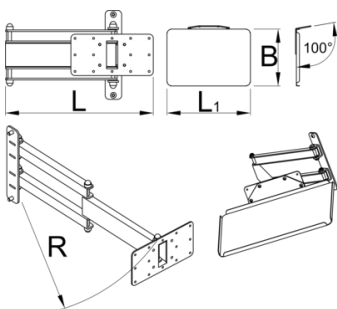

# Laptop holder with foldable arm for 1693EL

1693EL.2

## Product features

Foldable laptop holder mounts to the Union's electric repair stand column and provides optimal placement for laptop. The setup will make work more comfortable and productive as the computer will be right where you need it and you'll not have to turn around to the workbench to access it. Tray is large enough to support laptops up to the size 15" and can rotate for 90 degrees left or right. Foldable arm is 500 mm long and allows to pull the laptop over the bike, closer to you, or move it out of work area when not in use.

520

5610

\* Ürünlerin resimleri semboliktir. Bütün boyutlar mm ve ağırlık gram cinsindedir.