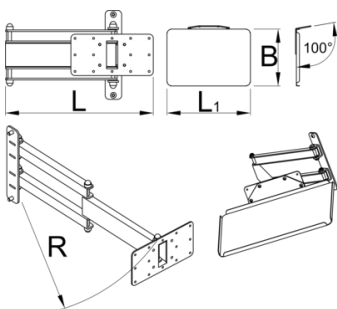

Laptop holder with foldable arm for 1693EL

1693EL.2

Profiles

Product features

Foldable laptop holder mounts to the Union's electric repair stand column and provides optimal placement for laptop. The setup will make work more comfortable and productive as the computer will be right where you need it and you'll not have to turn around to the workbench to access it. Tray is large enough to support laptops up to the size 15" and can rotate for 90 degrees left or right. Foldable arm is 500 mm long and allows to pull the laptop over the bike, closer to you, or move it out of work area when not in use.

L

L1

B

R

629025

360.5

400

270

520

5610

* Ürünlerin resimleri semboliktir. Bütün boyutlar mm ve ağırlık gram cinsindedir.

Usage (pictures)