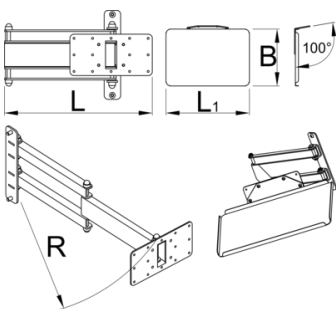

# Laptop holder with foldable arm for 1693EL

1693EL.2

## Product features

Foldable laptop holder mounts to the Union's electric repair stand column and provides optimal placement for laptop. The setup will make work more comfortable and productive as the computer will be right where you need it and you'll not have to turn around to the workbench to access it. Tray is large enough to support laptops up to the size 15" and can rotate for 90 degrees left or right. Foldable arm is 500 mm long and allows to pull the laptop over the bike, closer to you, or move it out of work area when not in use.

520

5610

\* Ürünlerin resimleri semboliktir. Bütün boyutlar mm ve ağırlık gram cinsindedir.