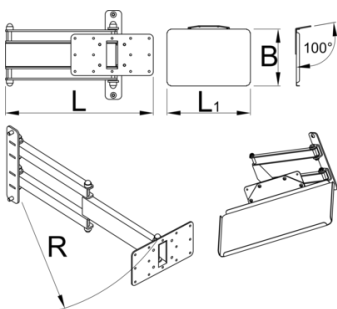

# Laptop holder with foldable arm for 1693EL

1693EL.2

## Product attributen

Foldable laptop holder mounts to the Union's electric repair stand column and provides optimal placement for laptop. The setup will make work more comfortable and productive as the computer will be right where you need it and you'll not have to turn around to the workbench to access it. Tray is large enough to support laptops up to the size 15" and can rotate for 90 degrees left or right. Foldable arm is 500 mm long and allows to pull the laptop over the bike, closer to you, or move it out of work area when not in use.

520

5610

\* Afbeeldingen van producten zijn symbolisch. Alle afmetingen zijn in mm en gewicht in gram. Alle vermelde afmetingen kunnen variëren in tolerantie.