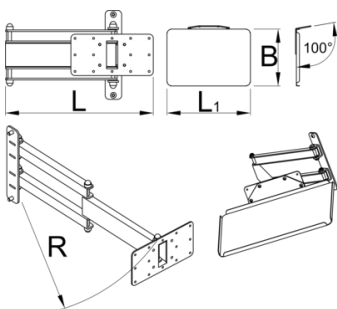

Laptop holder with foldable arm for 1693EL

1693EL.2

Profielen

Product attributen

Foldable laptop holder mounts to the Union's electric repair stand column and provides optimal placement for laptop. The setup will make work more comfortable and productive as the computer will be right where you need it and you'll not have to turn around to the workbench to access it. Tray is large enough to support laptops up to the size 15" and can rotate for 90 degrees left or right. Foldable arm is 500 mm long and allows to pull the laptop over the bike, closer to you, or move it out of work area when not in use.

L

L1

B

R

629025

360.5

400

270

520

5610

* Afbeeldingen van producten zijn symbolisch. Alle afmetingen zijn in mm en gewicht in gram. Alle vermelde afmetingen kunnen variëren in tolerantie.

Gebruik (Afbeeldingen)