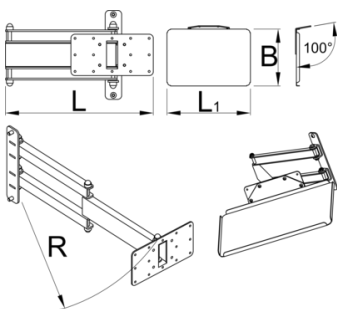

Laptop holder with foldable arm for 1693EL

1693EL.2

Profilok

Termékjellemzők

Foldable laptop holder mounts to the Union's electric repair stand column and provides optimal placement for laptop. The setup will make work more comfortable and productive as the computer will be right where you need it and you'll not have to turn around to the workbench to access it. Tray is large enough to support laptops up to the size 15" and can rotate for 90 degrees left or right. Foldable arm is 500 mm long and allows to pull the laptop over the bike, closer to you, or move it out of work area when not in use.

L

L1

B

R

629025

360.5

400

270

520

5610

* A termékeképek illusztrációk. Minden feltüntetett méret milliméterben, a tömegek grammban. Az összes feltüntetett méret eltérhet a toleranciának megfelelően.

Használat (pictures)