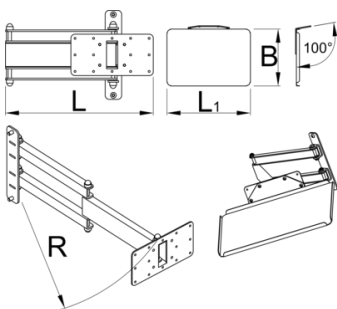

Laptop holder with foldable arm for 1693EL

1693EL.2

Profiles

Product features

Foldable laptop holder mounts to the Union's electric repair stand column and provides optimal placement for laptop. The setup will make work more comfortable and productive as the computer will be right where you need it and you'll not have to turn around to the workbench to access it. Tray is large enough to support laptops up to the size 15" and can rotate for 90 degrees left or right. Foldable arm is 500 mm long and allows to pull the laptop over the bike, closer to you, or move it out of work area when not in use.

L

L1

B

R

629025

360.5

400

270

520

5610

* Images of products are symbolic. All dimensions are in mm, and weight is in grams. All listed dimensions may vary in tolerance.

Usage (pictures)