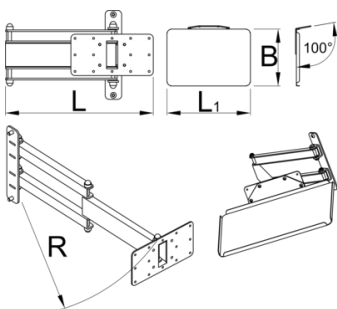

Laptop holder with foldable arm for 1693EL

1693EL.2

Profiles

Product features

Foldable laptop holder mounts to the Union's electric repair stand column and provides optimal placement for laptop. The setup will make work more comfortable and productive as the computer will be right where you need it and you'll not have to turn around to the workbench to access it. Tray is large enough to support laptops up to the size 15" and can rotate for 90 degrees left or right. Foldable arm is 500 mm long and allows to pull the laptop over the bike, closer to you, or move it out of work area when not in use.

L

L1

B

R

629025

360.5

400

270

520

5610

* Images of products are symbolic. All dimensions are in mm, and weight in grams. All listed dimensions may vary in tolerance.

Usage (pictures)