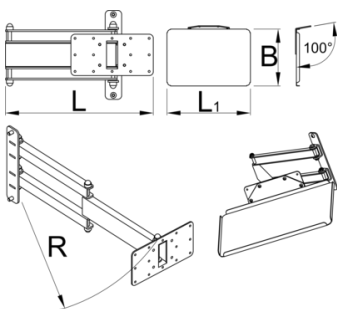

# Laptop holder with foldable arm for 1693EL

1693EL.2

## 产品属性

Foldable laptop holder mounts to the Union's electric repair stand column and provides optimal placement for laptop. The setup will make work more comfortable and productive as the computer will be right where you need it and you'll not have to turn around to the workbench to access it. Tray is large enough to support laptops up to the size 15" and can rotate for 90 degrees left or right. Foldable arm is 500 mm long and allows to pull the laptop over the bike, closer to you, or move it out of work area when not in use.

520

5610

\* Images of products are symbolic. All dimensions are in mm, and weight in grams. All listed dimensions may vary in tolerance.