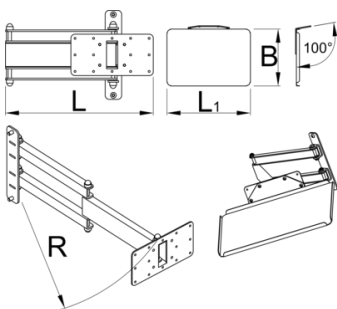

Laptop holder with foldable arm for 1693EL

1693EL.2

配置文件

产品属性

Foldable laptop holder mounts to the Union's electric repair stand column and provides optimal placement for laptop. The setup will make work more comfortable and productive as the computer will be right where you need it and you'll not have to turn around to the workbench to access it. Tray is large enough to support laptops up to the size 15" and can rotate for 90 degrees left or right. Foldable arm is 500 mm long and allows to pull the laptop over the bike, closer to you, or move it out of work area when not in use.

L

L1

B

R

629025

360.5

400

270

520

5610

* Images of products are symbolic. All dimensions are in mm, and weight is in grams. All listed dimensions may vary in tolerance.

用途 (pictures)