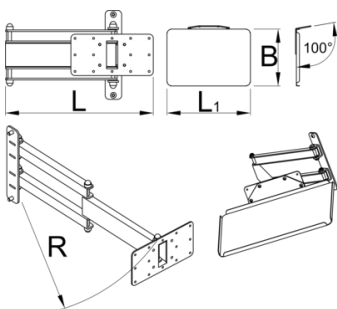

Laptop holder with foldable arm for 1693EL

1693EL.2

配置文件

产品属性

Foldable laptop holder mounts to the Union's electric repair stand column and provides optimal placement for laptop. The setup will make work more comfortable and productive as the computer will be right where you need it and you'll not have to turn around to the workbench to access it. Tray is large enough to support laptops up to the size 15" and can rotate for 90 degrees left or right. Foldable arm is 500 mm long and allows to pull the laptop over the bike, closer to you, or move it out of work area when not in use.

L

L1

B

R

629025

360.5

400

270

520

5610

* Images of products are symbolic. All dimensions are in mm, and weight in grams. All listed dimensions may vary in tolerance.

用途 (pictures)