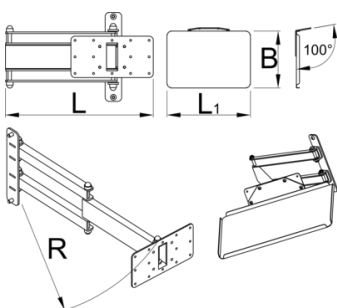

Laptop holder with foldable arm for 1693EL

1693EL.2

Profili

Atributi proizvoda

Foldable laptop holder mounts to the Union's electric repair stand column and provides optimal placement for laptop. The setup will make work more comfortable and productive as the computer will be right where you need it and you'll not have to turn around to the workbench to access it. Tray is large enough to support laptops up to the size 15" and can rotate for 90 degrees left or right. Foldable arm is 500 mm long and allows to pull the laptop over the bike, closer to you, or move it out of work area when not in use.

L

L1

B

R

629025

360.5

400

270

520

5610

* Slike proizvoda su simbolične. Sve dimenzije su u mm, masa je u g.

Upotreba (pictures)