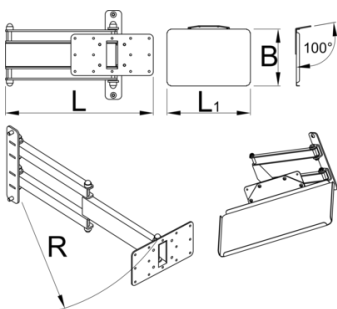

# Laptop holder with foldable arm for 1693EL

1693EL.2

## Atributi proizvoda

Foldable laptop holder mounts to the Union's electric repair stand column and provides optimal placement for laptop. The setup will make work more comfortable and productive as the computer will be right where you need it and you'll not have to turn around to the workbench to access it. Tray is large enough to support laptops up to the size 15" and can rotate for 90 degrees left or right. Foldable arm is 500 mm long and allows to pull the laptop over the bike, closer to you, or move it out of work area when not in use.

520

5610

\* Slike proizvoda su simbolične. Sve dimenzije su u mm, masa je u g.