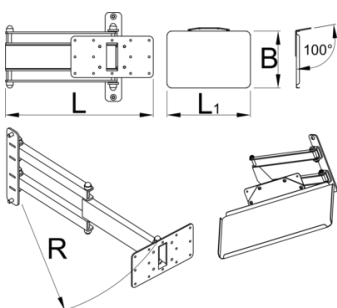

## Atributi proizvoda

Foldable laptop holder mounts to the Union's electric repair stand column and provides optimal placement for laptop. The setup will make work more comfortable and productive as the computer will be right where you need it and you'll not have to turn around to the workbench to access it. Tray is large enough to support laptops up to the size 15" and can rotate for 90 degrees left or right. Foldable arm is 500 mm long and allows to pull the laptop over the bike, closer to you, or move it out of work area when not in use.

520

5610

\* Slike proizvoda su simbolične. Sve dimenzije su u mm, masa je u g.