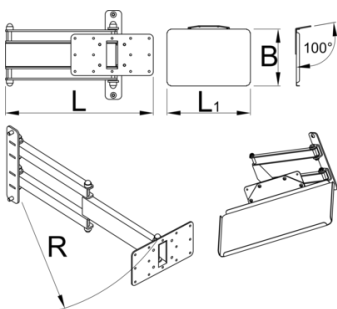

# Laptop holder with foldable arm for 1693EL

1693EL.2

## Product features

Foldable laptop holder mounts to the Union's electric repair stand column and provides optimal placement for laptop. The setup will make work more comfortable and productive as the computer will be right where you need it and you'll not have to turn around to the workbench to access it. Tray is large enough to support laptops up to the size 15" and can rotate for 90 degrees left or right. Foldable arm is 500 mm long and allows to pull the laptop over the bike, closer to you, or move it out of work area when not in use.

520

5610

\* Images of products are symbolic. All dimensions are in mm, and weight in grams. All listed dimensions may vary in tolerance.