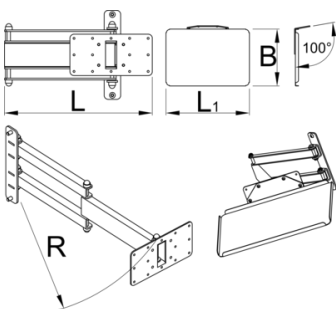

Laptop holder with foldable arm for 1693EL

1693EL.2

Profiles

Product features

Foldable laptop holder mounts to the Union's electric repair stand column and provides optimal placement for laptop. The setup will make work more comfortable and productive as the computer will be right where you need it and you'll not have to turn around to the workbench to access it. Tray is large enough to support laptops up to the size 15" and can rotate for 90 degrees left or right. Foldable arm is 500 mm long and allows to pull the laptop over the bike, closer to you, or move it out of work area when not in use.

L

L1

B

R

629025

360.5

400

270

520

5610

* Imazhet e produkteve janë simbolike. Të gjitha dimensionet janë në mm, pesha në gram. Të gjitha dimensionet e listuara mund të ndryshojnë në tolerancë.

Usage (pictures)