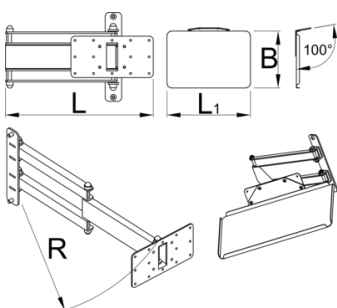

Laptop holder with foldable arm for 1693EL

1693EL.2

Profiles

Product features

Foldable laptop holder mounts to the Union's electric repair stand column and provides optimal placement for laptop. The setup will make work more comfortable and productive as the computer will be right where you need it and you'll not have to turn around to the workbench to access it. Tray is large enough to support laptops up to the size 15" and can rotate for 90 degrees left or right. Foldable arm is 500 mm long and allows to pull the laptop over the bike, closer to you, or move it out of work area when not in use.

L

L1

B

R

629025

360.5

400

270

520

5610

* Imazhet e produkteve janë simbolike. Të gjitha dimensionet janë në mm, pesha në gram. Të gjitha dimensionet e listuara mund të ndryshojnë në tolerancë.

Usage (pictures)