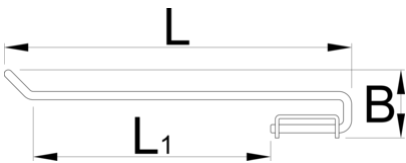

Frame mount paper towel holder for 1693EL

1693EL.8

Profiles

Product features

- Paper towel holder mounts to the Union's electric repair stand column and provides optimal placement for it. The setup will make work more comfortable and productive as the paper towel will be right where you need it and you'll not have to turn around to the workbench to access it.

629031

L

382

L1

260

B

74

710