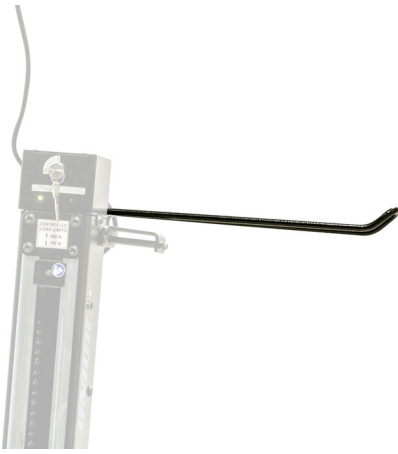

Frame mount paper towel holder for 1693EL

1693EL.8

Profiles

Product features

- Paper towel holder mounts to the Union's electric repair stand column and provides optimal placement for it. The setup will make work more comfortable and productive as the paper towel will be right where you need it and you'll not have to turn around to the workbench to access it.

629031

L

382

L1

260

B

74

710

Usage (pictures)