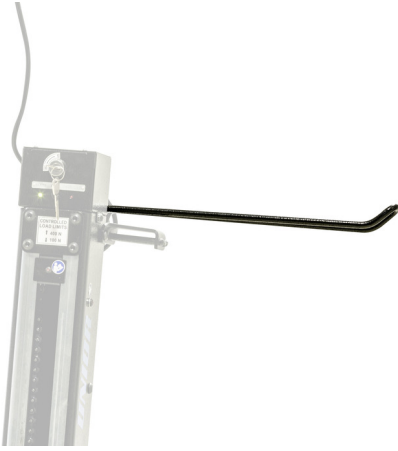

Frame mount paper towel holder for 1693EL

1693EL.8

Profiles

Product features

- Paper towel holder mounts to the Union's electric repair stand column and provides optimal placement for it. The setup will make work more comfortable and productive as the paper towel will be right where you need it and you'll not have to turn around to the workbench to access it.

629031

L

382

L1

260

B

74

710

Usage (pictures)