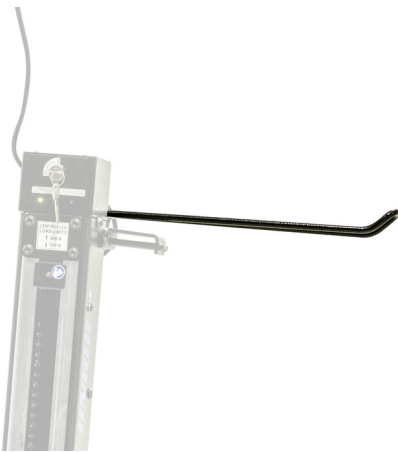

Frame mount paper towel holder for 1693EL

1693EL.8

Profile

Caracteristicile produsului

- Paper towel holder mounts to the Union's electric repair stand column and provides optimal placement for it. The setup will make work more comfortable and productive as the paper towel will be right where you need it and you'll not have to turn around to the workbench to access it.

629031

L

382

L1

260

B

74

710