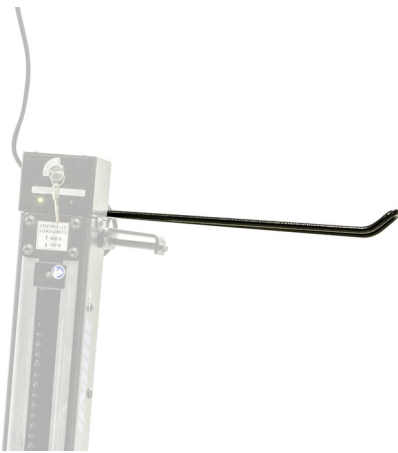

# Frame mount paper towel holder for 1693EL

1693EL.8

## Caracteristicile produsului

- Paper towel holder mounts to the Union's electric repair stand column and provides optimal placement for it. The setup will make work more comfortable and productive as the paper towel will be right where you need it and you'll not have to turn around to the workbench to access it.