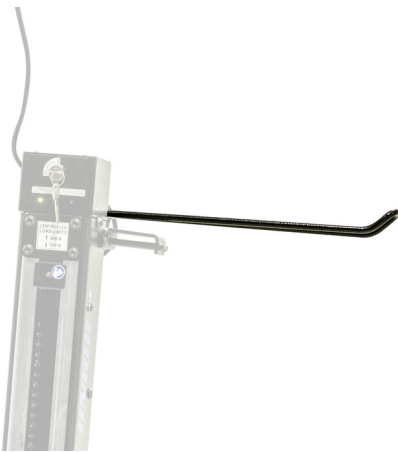

# Frame mount paper towel holder for 1693EL

1693EL.8

## Product attributen

- Paper towel holder mounts to the Union's electric repair stand column and provides optimal placement for it. The setup will make work more comfortable and productive as the paper towel will be right where you need it and you'll not have to turn around to the workbench to access it.