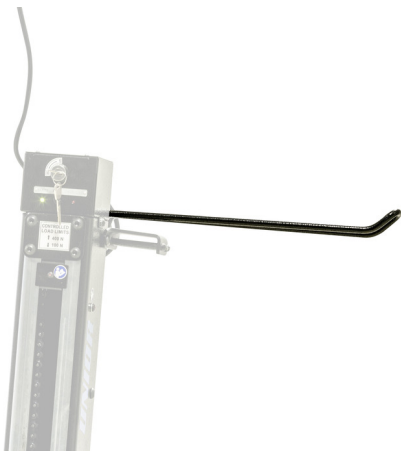

Frame mount paper towel holder for 1693EL

1693EL.8

Profilok

Termékjellemzők

- Paper towel holder mounts to the Union's electric repair stand column and provides optimal placement for it. The setup will make work more comfortable and productive as the paper towel will be right where you need it and you'll not have to turn around to the workbench to access it.

629031

L

382

L1

260

B

74

710