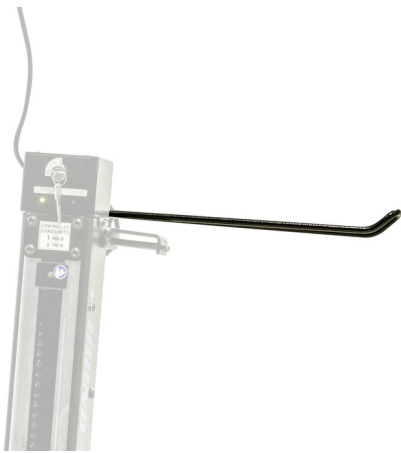

Frame mount paper towel holder for 1693EL

1693EL.8

Profilok

Termékleírások

- Paper towel holder mounts to the Union's electric repair stand column and provides optimal placement for it. The setup will make work more comfortable and productive as the paper towel will be right where you need it and you'll not have to turn around to the workbench to access it.

629031

L

382

L1

260

B

74

710