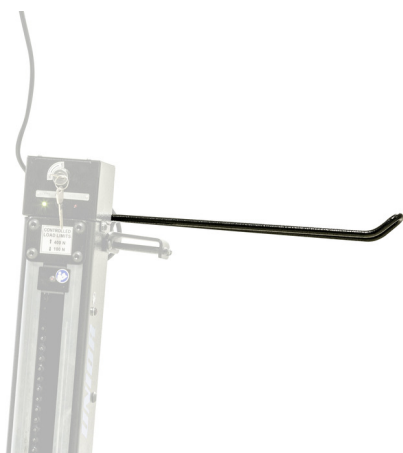

Frame mount paper towel holder for 1693EL

1693EL.8

Profili

Atributi proizvoda

- Paper towel holder mounts to the Union's electric repair stand column and provides optimal placement for it. The setup will make work more comfortable and productive as the paper towel will be right where you need it and you'll not have to turn around to the workbench to access it.

629031

L

382

L1

260

B

74

710