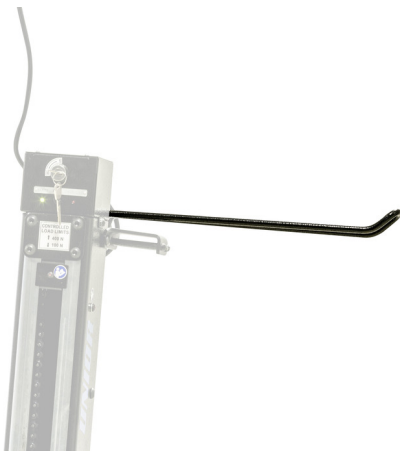

# Frame mount paper towel holder for 1693EL

1693EL.8

## Atributi proizvoda

- Paper towel holder mounts to the Union's electric repair stand column and provides optimal placement for it. The setup will make work more comfortable and productive as the paper towel will be right where you need it and you'll not have to turn around to the workbench to access it.

\* Slike proizvoda su simbolične. Sve dimenzije su u mm, masa je u g.

upotreba (pictures)