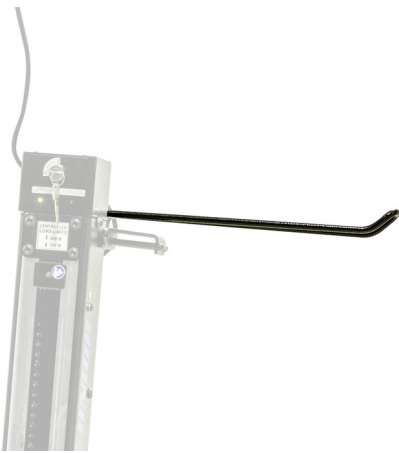

# Frame mount paper towel holder for 1693EL

1693EL.8

## 产品属性

- Paper towel holder mounts to the Union's electric repair stand column and provides optimal placement for it. The setup will make work more comfortable and productive as the paper towel will be right where you need it and you'll not have to turn around to the workbench to access it.