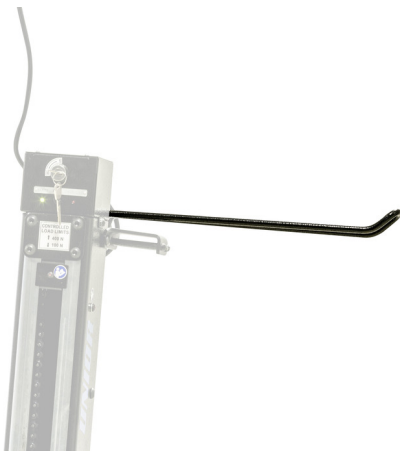

Frame mount paper towel holder for 1693EL

1693EL.8

Profili

Atributi proizvoda

- Paper towel holder mounts to the Union's electric repair stand column and provides optimal placement for it. The setup will make work more comfortable and productive as the paper towel will be right where you need it and you'll not have to turn around to the workbench to access it.

629031

L

382

L1

260

B

74

710

* Slike proizvoda su simbolične. Sve dimenzije su u mm, masa je u g.

Upotreba (pictures)