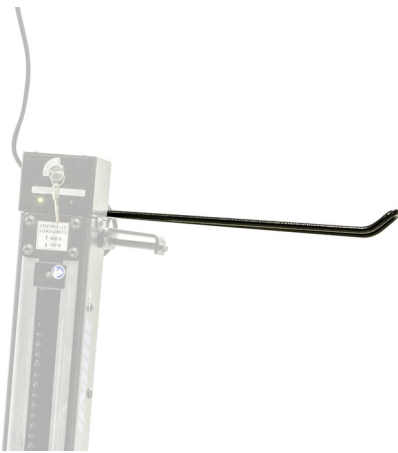

Frame mount paper towel holder for 1693EL

1693EL.8

Profili

Atributi proizvoda

- Paper towel holder mounts to the Union's electric repair stand column and provides optimal placement for it. The setup will make work more comfortable and productive as the paper towel will be right where you need it and you'll not have to turn around to the workbench to access it.

629031

L

382

L1

260

B

74

710