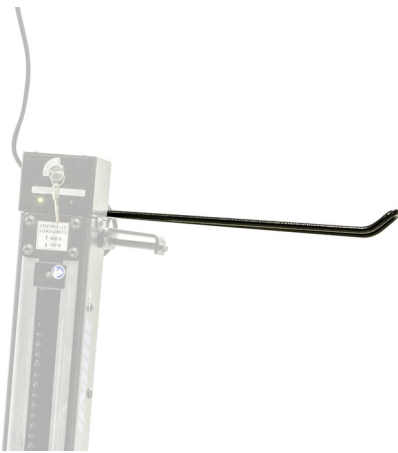

Frame mount paper towel holder for 1693EL

1693EL.8

Profiles

Product features

- Paper towel holder mounts to the Union's electric repair stand column and provides optimal placement for it. The setup will make work more comfortable and productive as the paper towel will be right where you need it and you'll not have to turn around to the workbench to access it.

629031

L

382

L1

260

B

74

710

* Imazhet e produkteve janë simbolike. Të gjitha dimensionet janë në mm, pesha në gram. Të gjitha dimensionet e listuara mund të ndryshojnë në tolerancë.

Usage (pictures)