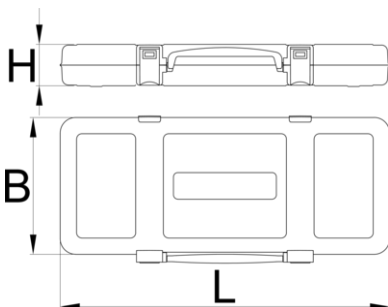

Metal box

981K1/2R

프로파일

제품 특징

- empty tool box designed for storing and carrying of tools
- material: premium PLUS sheet metal
- coated with eco colour of Qualicoat quality standard
- closing mechanism with integrated handle
- box delivered without tool tray and tools

621474

1/2VDE

448

198

54

1489

* Images of products are symbolic. All dimensions are in mm, and weight is in grams. All listed dimensions may vary in tolerance.